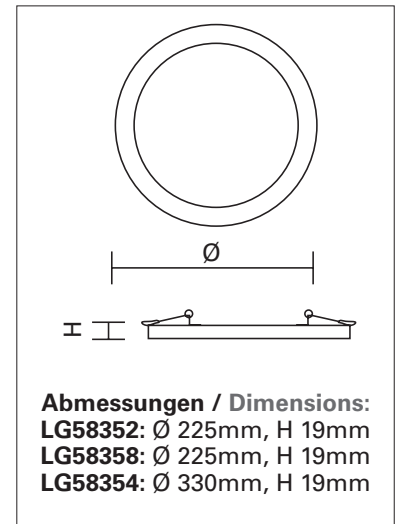

Lichtfarbe wählbar / CCT Select:

Leistungsauswahl / Power Select:

  6W 12W 18W	 Bulb	 Halogen	 CFL
Placida Clou 225			
6W: 650-700lm $\hat{=}$	60W	20, 35, 50W	G23: 7-13W G24: 13-18W
12W: 1200-1300lm $\hat{=}$	100W	---	G24: 2x13W, 2x18W, 1x26W
18W: 1600-1800lm $\hat{=}$	120W	---	G24: 2x26W
Placida Clou 330			
18W: 1700-1900lm $\hat{=}$	120W	---	G24: 2x26W
24W: 2300-2450lm $\hat{=}$	---	---	E27/G24: 1x42W
30W: 2850-3000lm $\hat{=}$	---	---	E27/G24/G11: 2x36W

Montage / Installation: